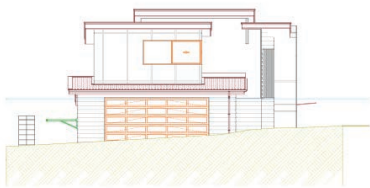

ADVANCED HOMES
 & BUILDING SOLUTIONS

Millwater

Architectural Range

027 469 5020

info@advancedhomes.co.nz

- Size:** 298 m²
- Bedrooms:** 4
- Bathrooms:** 2
- Ensuite:** 1
- Living Areas:** 4
- Office/study:** 1